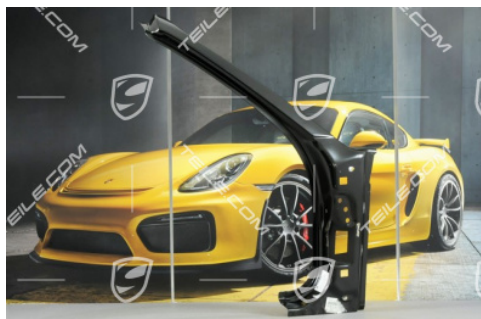

Hinge pillar, Cabrio, not complete, R

 **TEILE.COM** > Porsche 911 > 996 > Body parts > 801-45 Cowl, outer roof panel

Product details

Article number: 99650233600GRV-001

Condition: **new**

Suitable for: Porsche 911 > Model 996, 1998-2005

Side: Right

Available: **shipping in 3-7 days***
*provided the product is available at the manufacturer

Price: **116,01 €**
(nett:97,49 €)

Product description

Hinge pillar, Cabrio, not complete, R