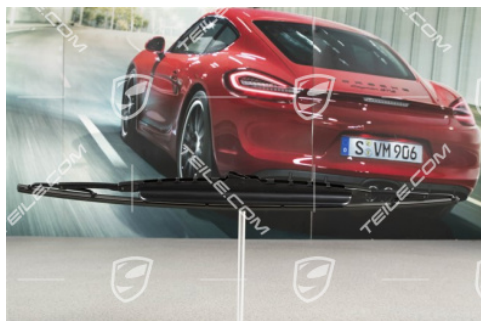

Rear wiper arm, Coupe/Targa

 **TEILE.COM** > Porsche 911 > 996 > Lighting, electrical parts > 904-06 Rear screen wipers

Product details

Article number: 99662804501

Condition: **new**

Suitable for: Porsche 911 > Model 996, 1998-2005

Manufacturer price: 27,83 €
(nett :23,39 €)

Discount: 5%

Available: **ready for shipping**

Price: **26,44 €**
(nett:22,22 €)

Product description

Rear wiper arm, Coupe/Targa

Galeria produktu